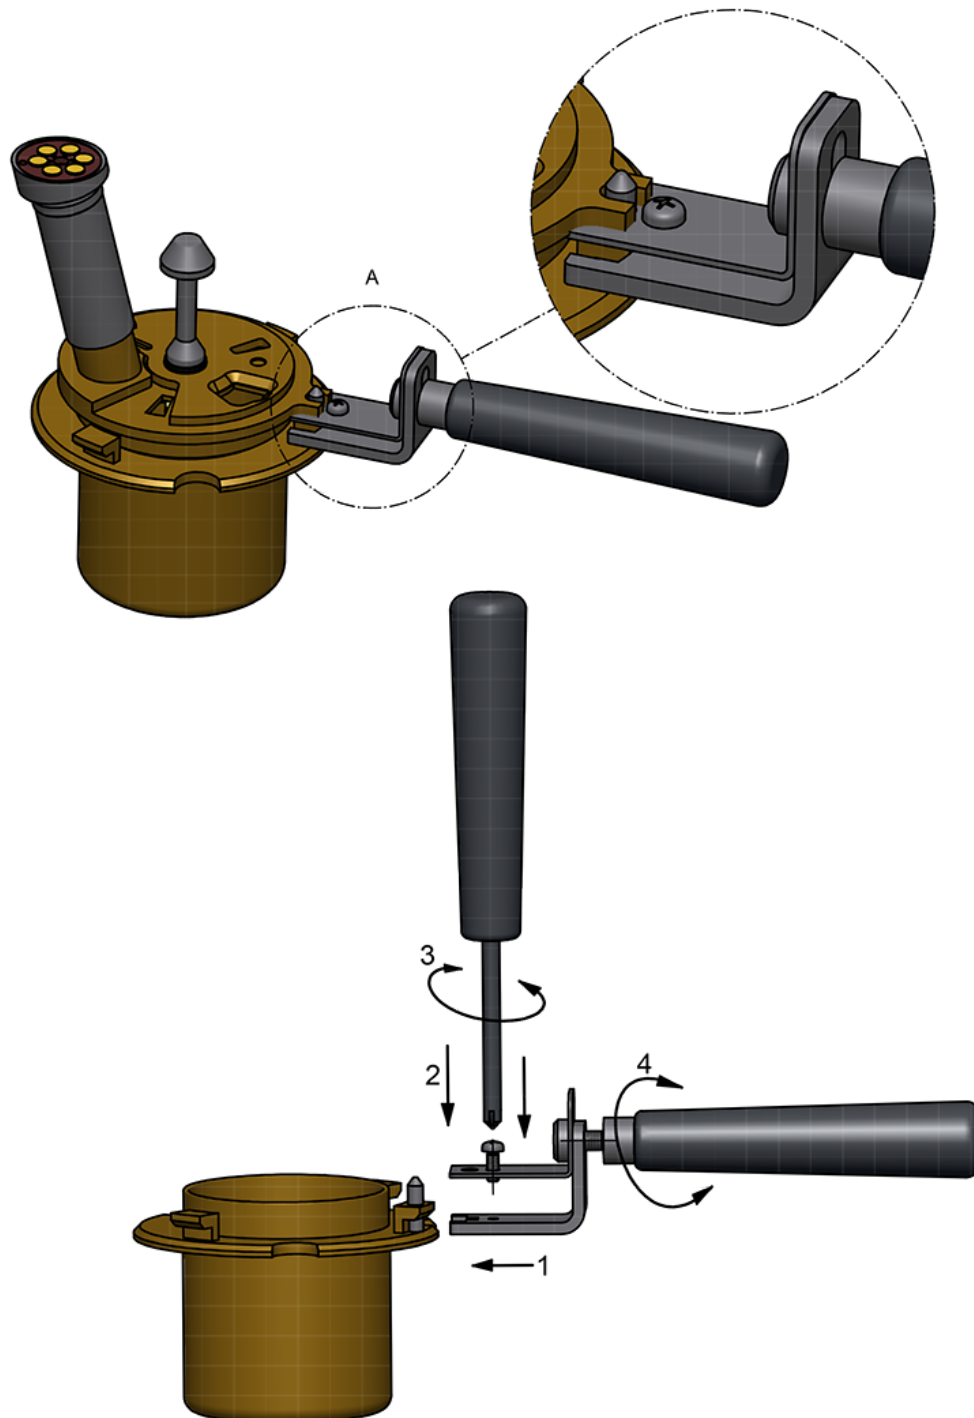

1 Installation of the Permanent Handle

Contact us at

Anton Paar ProveTec GmbH

Ludwig-Erhard-Ring 13
15827 Blankenfelde-Mahlow – Germany

Phone: +49 (0)33708 56-300

Fax: +49 (0)33708 56-556

E-Mail: info.provetec@anton-paar.com